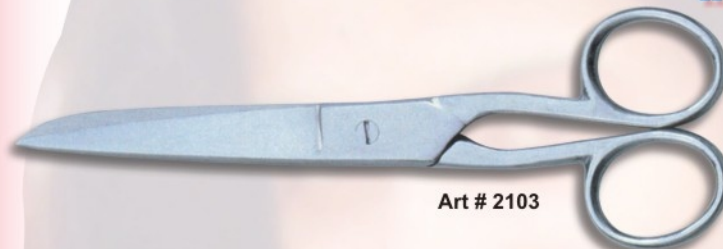

RAJ IMPEX

Manufacturers & Exporters of Surgical, Dental Inst.

House hold & Taylor Scissors

Art # 2103

House hold scissor.

Size: 5" / 6" / 7" / 8"

Art # 2103

Art # 2104

Taylor scissor sharp point.

Size: 7" / 8"

Art # 2108

Art # 2109

Taylor scissor.

Size: 7" / 8" / 9" / 10" / 12"

Art # 2109

Art # 2110

Taylor scissor sharp point.

Size: 9" / 10" / 11" / 12"

Art # 2110

Art # 2111

Taylor scissor in color rings.

Size: 7" / 8" / 9" / 10" / 12"

Art # 2111