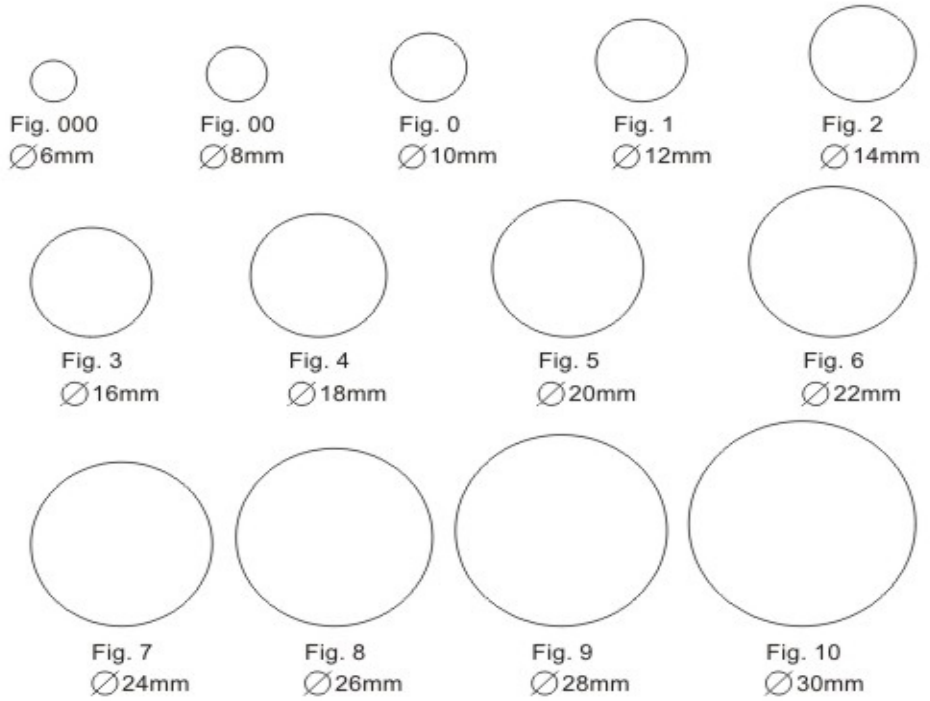

Blood Lancets and Laryngeal Mirrors Blutentnahmenadeln und Kehlkopfspiegel

01-142
FRANCKE
Automatic blood lancet

01-144
KOLLE
Microscopic Needle
Holder with plastic handle
Size: 240 mm

01-145
Mirror handle
Size: 110 mm

01-146
Mirror handle
Size: 105 mm

01-143
Laryngeal mirrors with
hexagonal handle
Size: 180 mm

01-147
MICHEL
Rhinoscopic mirrors with
interchangeable mirror inserts
Size: 250 mm

01-148
Spare mirrors only
Size: 12 mm

01-149
Spare mirrors only
Size: 14 mm